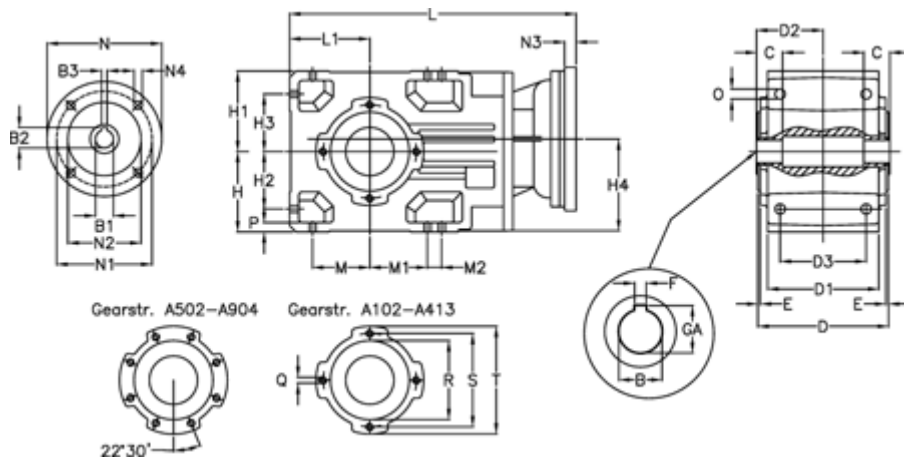

Article number: 29600200653245

Description: Bevel helical gearbox
A202UH30-6,5-P112B5

Measures

B = 30	D3 = 90	H3 = 60.0	N1 = 215	S = 115
B1 = 28	Description = A202UH30-xx-P112 B5	H4 = 93.0	N2 = 180	T = 140
B2 = 31.3	E = 3.0	L = 335.5	N3 = 0	
B3 = 8	F = 8	L1 = 80	N4 = M12x16	
C = 22	GA = 33.3	M = 60.0	O = 9.5	
D = 136	H = 80	M1 = 60.0	P = 9	
D1 = 110	H1 = 80	M2 = 0	Q = M8x15	
D2 = 70.0	H2 = 60.0	N = 250	R = 95	